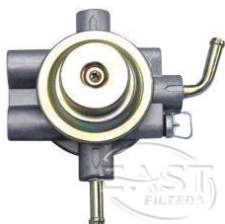

*Fuel pump 94420201
EA-32005*

*Fuel pump 16401-5S90A
EA-32006*

*Fuel pump K670-13-810,18600-0652
EA-32007*

*Fuel pump 23303-64060,23303-54460
EA-32008*

*Fuel pump MB554950
EA-32009*

*Fuel pump 23380-30150
EA-32010*

*Fuel pump 6202-73-6120
EA-32011*

*Fuel pump 23300-56110
EA-32012*

*Fuel pump 16401-10H03
EA-32013*

*Fuel pump 16400-44G10
EA-32014*

*Fuel pump 23303-64010
EA-32015*

*Fuel pump 23301-17010
EA-32016*

*Fuel pump EA-32017
EA-32017*

*Fuel pump MB552234-1
EA-32018*

*Fuel pump 1023-23-0111
EA-32019*

*Fuel pump ISUZU
EA-32020*

*Fuel pump DH005
EA-32021*

Fuel pump 23323-83709
EA-32022

Fuel pump 23323-87093
EA-32023

Fuel pump 23323-87309
EA-32024